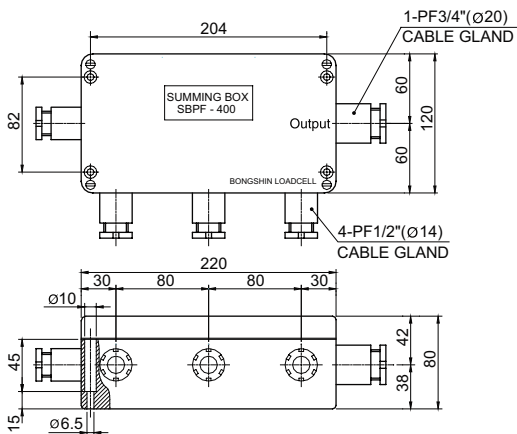

## Model SBPF/SBPG Series

Summing box (Aluminum housing)

SBPF

SBPF-400/SBPG-400(4 load cell)

### Feature

1. Excitation trim (4~6 load cell summing)
2. IP67 Aluminum die-cast enclosure

### ORDERING INFORMATION

**SBPF** - **400**  
 400 : 4 load cell  
 600 : 6 load cell

### Feature

1. Excitation trim (4~6 load cell summing)
2. IP67 Stainless steel enclosure