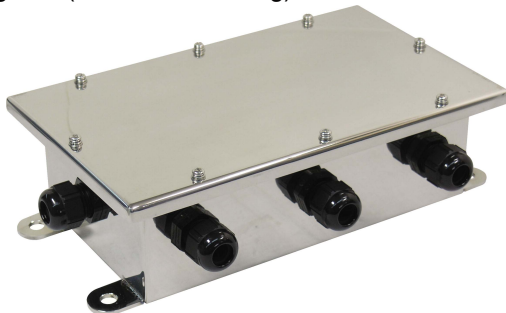

## Model SBPF/SBPG Series

Summing box (Aluminum housing)

SBPF

SBPF-400/SBPG-400(4 load cell)

### Feature

1. Excitation trim (4~6 load cell summing)
2. IP67 Aluminum die-cast enclosure

#### MODEL

SBPF : Brass cable gland (PF thread)  
 SBPG : Polyamide cable gland (PG thread)

SBPF-600/SBPG-600(6 load cell)

## Model SBPGS Series

Summing box (Stainless housing)

SBPFS-400/SBPGS-400(4 load cell)