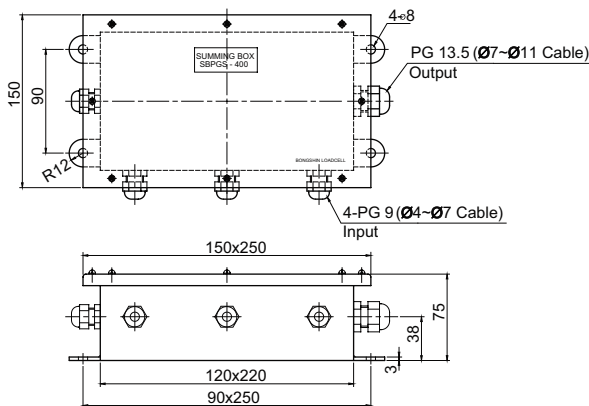

### ORDERING INFORMATION

**SBPF** - **400**  
 400 : 4 load cell  
 600 : 6 load cell

#### MODEL

SBPF : Brass cable gland (PF thread)  
 SBPG : Polyamide cable gland (PG thread)

SBPF-600/SBPG-600(6 load cell)

## Model SBPGS Series

Summing box (Stainless housing)

SBPFS-400/SBPGS-400(4 load cell)

### Feature

1. Excitation trim (4~6 load cell summing)
2. IP67 Stainless steel enclosure