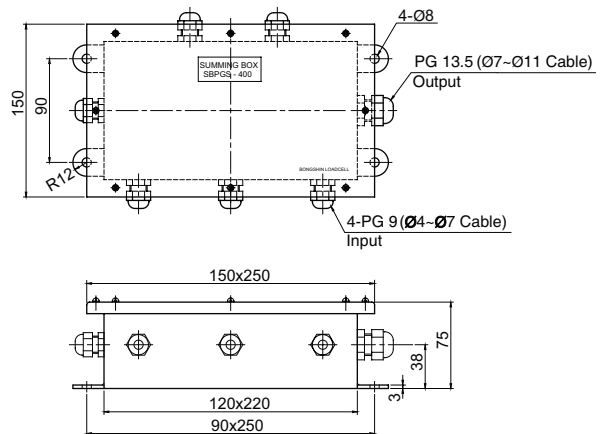

MODEL

SBPGS : Polyamide cable gland (PG thread)
SBPFS : Brass cable gland (PF thread)

SBPFS-600/SBPGS-600(6 loadcell)

* Specifications are subject to change without notice

JAN, 2010