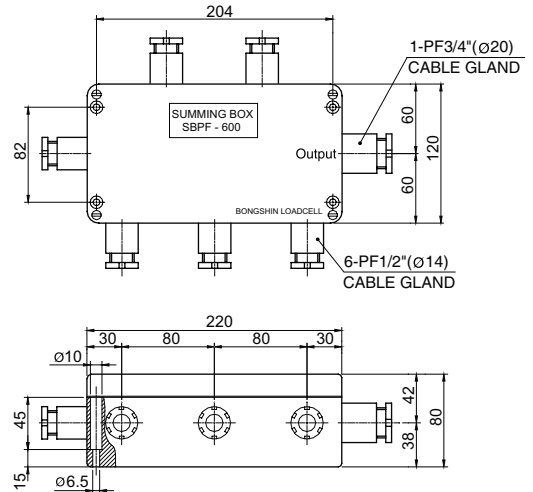

### Feature

1. Excitation trim (4~6 load cell summing)
2. IP67 Aluminum die-cast enclosure

### ORDERING INFORMATION

**SBPF** - **400**  
 400 : 4 load cell  
 600 : 6 load cell

#### MODEL

SBPF : Brass cable gland (PF thread)  
 SBPG : Polyamide cable gland (PG thread)

SBPF-600/SBPG-600(6 load cell)

### Feature

1. Excitation trim (4~6 load cell summing)
2. IP67 Stainless steel enclosure