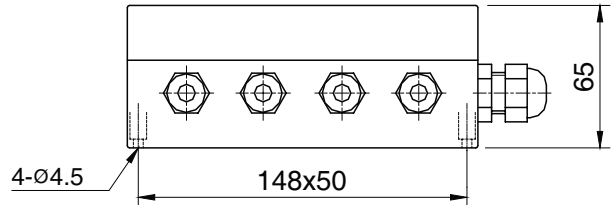

Model SBAG Series

Summing box (ABS Housing)

Features

1. Excitation trim
2. 4 load cell summing
Input cable : $\varnothing 3.5 \sim \varnothing 8$
Output cable : $\varnothing 4 \sim \varnothing 10$
3. Polyamide cable gland
4. IP 67 Protection

ORDERING INFORMATION

SBAG - **400**
MODEL SBAG 4 load cell

Model SB-40P Series

Summing box (ABS Housing)

Features

1. Excitation trim
2. 4 ~ 6 load cell summing
Input cable : $\varnothing 4 \sim \varnothing 10$
Output cable : $\varnothing 6 \sim \varnothing 12$
3. Polyamide cable gland
4. IP 67 Protection

ORDERING INFORMATION

SB - **40P**
MODEL SB 40P : 4 load cell
60P : 6 load cell

Model SBMG Series

Slim type summing box (ABS Housing)

Features

1. Excitation trim
2. 4 load cell summing
Input cable : $\varnothing 2.5 \sim \varnothing 6.5$
Output cable : $\varnothing 2.5 \sim \varnothing 6.5$
3. Polyamide cable gland
4. IP 67 Protection

ORDERING INFORMATION

SBMG - **400**
MODEL SBMG 4 load cell

* Specifications are subject to change without notice

JAN, 2010