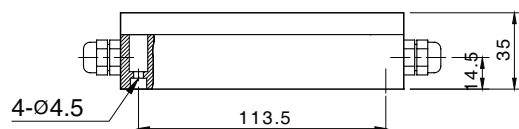

ORDERING INFORMATION

SBAG - **400**
MODEL SBAG 4 load cell

Model SB-40P Series

Summing box (ABS Housing)

Features

1. Excitation trim
2. 4 ~ 6 load cell summing
Input cable : $\varnothing 4 \sim \varnothing 10$
Output cable : $\varnothing 6 \sim \varnothing 12$
3. Polyamide cable gland
4. IP 67 Protection

ORDERING INFORMATION

SB - **40P**
MODEL SB 40P : 4 load cell
60P : 6 load cell

Model SBMG Series

Slim type summing box (ABS Housing)

Features

1. Excitation trim
2. 4 load cell summing
Input cable : $\varnothing 2.5 \sim \varnothing 6.5$
Output cable : $\varnothing 2.5 \sim \varnothing 6.5$
3. Polyamide cable gland
4. IP 67 Protection