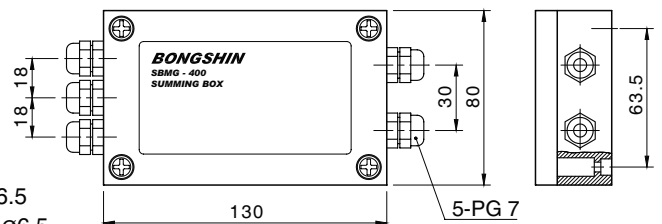

ORDERING INFORMATION

SBAG - **400**
MODEL SBAG 4 load cell

Model SB-40P Series

Summing box (ABS Housing)

Features

1. Excitation trim
2. 4 ~ 6 load cell summing
Input cable : $\varnothing 4 \sim \varnothing 10$
Output cable : $\varnothing 6 \sim \varnothing 12$
3. Polyamide cable gland
4. IP 67 Protection

ORDERING INFORMATION

SB - **40P**
MODEL SB 40P : 4 load cell
60P : 6 load cell

Model SBMG Series

Slim type summing box (ABS Housing)

Features

1. Excitation trim
2. 4 load cell summing
Input cable : $\varnothing 2.5 \sim \varnothing 6.5$
Output cable : $\varnothing 2.5 \sim \varnothing 6.5$
3. Polyamide cable gland
4. IP 67 Protection

ORDERING INFORMATION

SBMG - **400**
MODEL SBMG 4 load cell

* Specifications are subject to change without notice

JAN, 2010