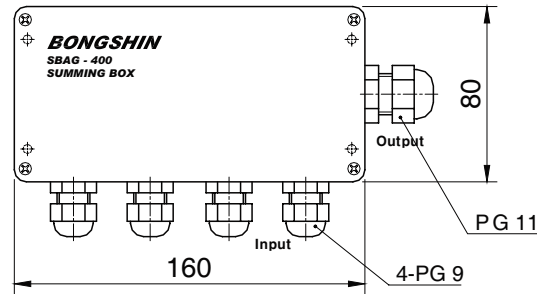

Model SBAG Series

Summing box (ABS Housing)

Features

1. Excitation trim
2. 4 load cell summing
Input cable : $\varnothing 3.5 \sim \varnothing 8$
Output cable : $\varnothing 4 \sim \varnothing 10$
3. Polyamide cable gland
4. IP 67 Protection

ORDERING INFORMATION

SBAG - **400**
MODEL SBAG 4 load cell

Model SB-40P Series

Summing box (ABS Housing)

Features

1. Excitation trim
2. 4 ~ 6 load cell summing
Input cable : $\varnothing 4 \sim \varnothing 10$
Output cable : $\varnothing 6 \sim \varnothing 12$
3. Polyamide cable gland
4. IP 67 Protection

ORDERING INFORMATION

SB - **40P**
MODEL SB 40P : 4 load cell
60P : 6 load cell

Model SBMG Series

Slim type summing box (ABS Housing)

Features

1. Excitation trim
2. 4 load cell summing
Input cable : $\varnothing 2.5 \sim \varnothing 6.5$
Output cable : $\varnothing 2.5 \sim \varnothing 6.5$
3. Polyamide cable gland
4. IP 67 Protection

ORDERING INFORMATION

SBMG - **400**
MODEL SBMG 4 load cell

* Specifications are subject to change without notice

JAN, 2010