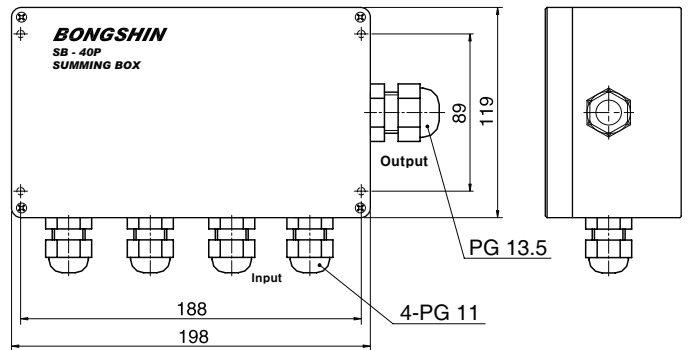

Model SBAG Series

Summing box (ABS Housing)

Features

1. Excitation trim
2. 4 load cell summing
Input cable : $\varnothing 3.5 \sim \varnothing 8$
Output cable : $\varnothing 4 \sim \varnothing 10$
3. Polyamide cable gland
4. IP 67 Protection

ORDERING INFORMATION

SBAG - **400**
MODEL SBAG 4 load cell

Model SB-40P Series

Summing box (ABS Housing)

Features

1. Excitation trim
2. 4 ~ 6 load cell summing
Input cable : $\varnothing 4 \sim \varnothing 10$
Output cable : $\varnothing 6 \sim \varnothing 12$
3. Polyamide cable gland
4. IP 67 Protection

ORDERING INFORMATION

SB - **40P**
MODEL SB 40P : 4 load cell
60P : 6 load cell

Model SBMG Series

Slim type summing box (ABS Housing)

Features

1. Excitation trim
2. 4 load cell summing
Input cable : $\varnothing 2.5 \sim \varnothing 6.5$
Output cable : $\varnothing 2.5 \sim \varnothing 6.5$
3. Polyamide cable gland
4. IP 67 Protection