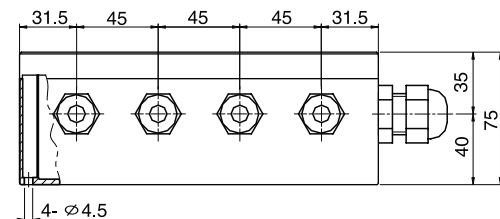

ORDERING INFORMATION

SBAG - **400**
MODEL SBAG 4 load cell

Model SB-40P Series

Summing box (ABS Housing)

Features

1. Excitation trim
2. 4 ~ 6 load cell summing
Input cable : $\varnothing 4 \sim \varnothing 10$
Output cable : $\varnothing 6 \sim \varnothing 12$
3. Polyamide cable gland
4. IP 67 Protection

ORDERING INFORMATION

SB - **40P**
MODEL SB 40P : 4 load cell
60P : 6 load cell

Model SBMG Series

Slim type summing box (ABS Housing)

Features

1. Excitation trim
2. 4 load cell summing
Input cable : $\varnothing 2.5 \sim \varnothing 6.5$
Output cable : $\varnothing 2.5 \sim \varnothing 6.5$
3. Polyamide cable gland
4. IP 67 Protection